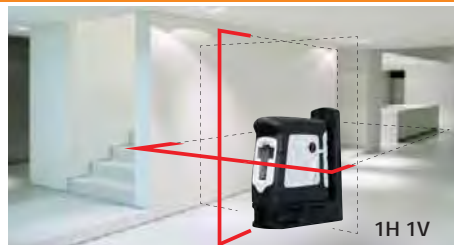

Room design and interior furnishings

AutoPoint-Laser 5

Automatic 5-point laser for levelling and plumbing
 - 3° self-levelling range, accuracy 2 mm / 10 m
 - All 5 lasers are set at right angles to each other. This makes practically all alignment tasks possible.
 - Additionally, the housing can be turned to enable horizontal levelling, while the two perpendicular lasers allow markings to be easily transferred from the floor to the ceiling.
 - Powerful magnets in the base

AutoCross-Laser 2 ⁽¹⁾

Cross-line laser with 2 clearly visible laser lines
 - 3-6° self-levelling range, accuracy 3 mm / 10 m
 - The unit's magnetic base makes it very versatile - it can be mounted on a tripod, on the wall or attached to magnetic objects.
 - RX-Ready: The laser receiver RangeXtender RX 51, which is available as an optional extra, can detect laser lines in a range of up to 50 m - ideal for outdoor applications.